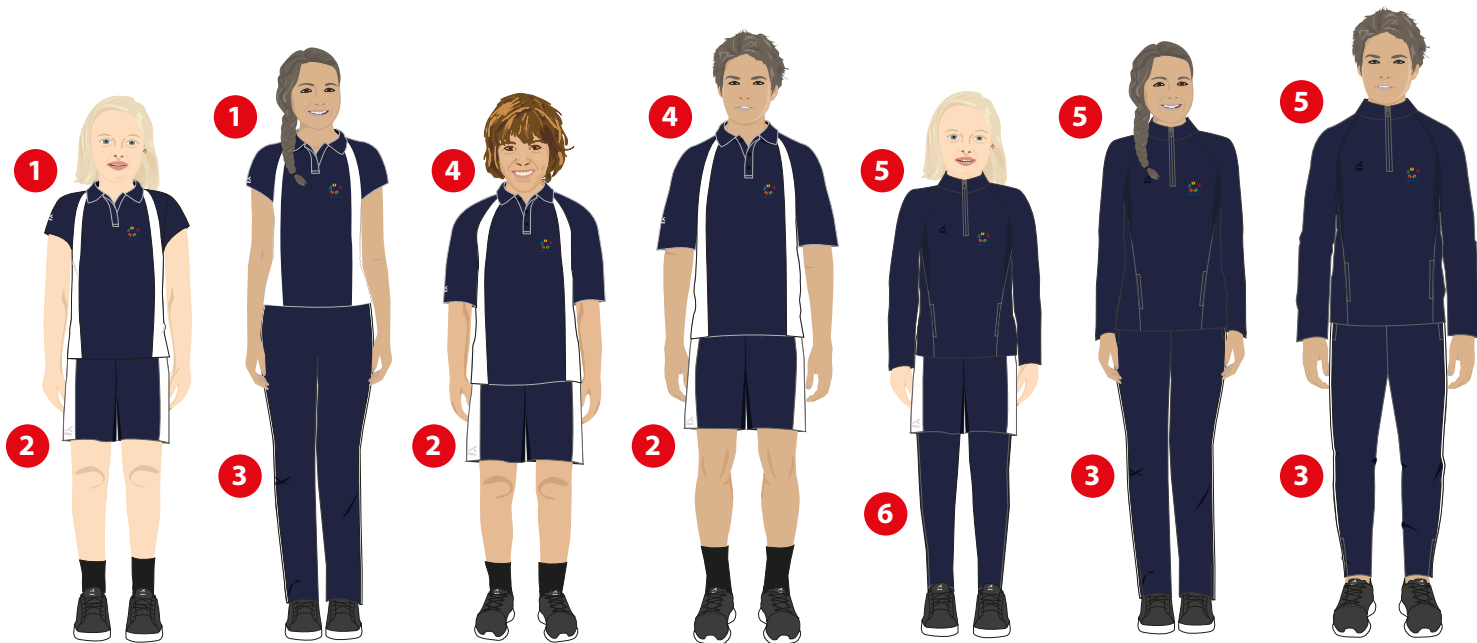

Sportswear - Boys and Girls

Item	Code	Fabric	Washing Instructions	Price
1 Girls Sports Polo	BEPG13497-NWW	100% polyester	40 easy wash Cool iron Do not tumble dry Do not dry clean اغسل الألوان الداكنة بشكل منفصل لا تستخدم منعم الأقمشة لا تترك المطبوع لا تجفف في المشاية	80 QAR
2 Sports Shorts	ESH-NWW	100% polyester	40 easy wash Cool iron Do not tumble dry Do not dry clean اغسل الألوان الداكنة بشكل منفصل لا تستخدم منعم الأقمشة لا تترك المطبوع لا تجفف في المشاية	65 QAR
3 Pro Track Pant	PTP-NWW	100% polyester	40 easy wash Cool iron Do not tumble dry Do not dry clean اغسل الألوان الداكنة بشكل منفصل لا تستخدم منعم الأقمشة لا تترك المطبوع لا تجفف في المشاية	110 QAR
4 Boys Sports Polo	BEPB13497-NWW	100% polyester	40 easy wash Cool iron Do not tumble dry Do not dry clean اغسل الألوان الداكنة بشكل منفصل لا تستخدم منعم الأقمشة لا تترك المطبوع لا تجفف في المشاية	80 QAR
5 Navy Microfleece	BAMF13497-NVY	100% polyester	40 easy wash Cool iron Do not tumble dry Do not dry clean اغسل الألوان الداكنة بشكل منفصل لا تستخدم منعم الأقمشة لا تترك المطبوع لا تجفف في المشاية	95 QAR
6 Navy Leggings	ASL-NVY	88% polyester 12% elastane	Machine wash with 30 degree. Tumble dry low. No bleach Wash separate from light colour آلة غسل أقل من 30 درجة آلة التجفيف منخفضة اغسله منفصل عن الألوان الأخرى لا للمبيضات	70 QAR