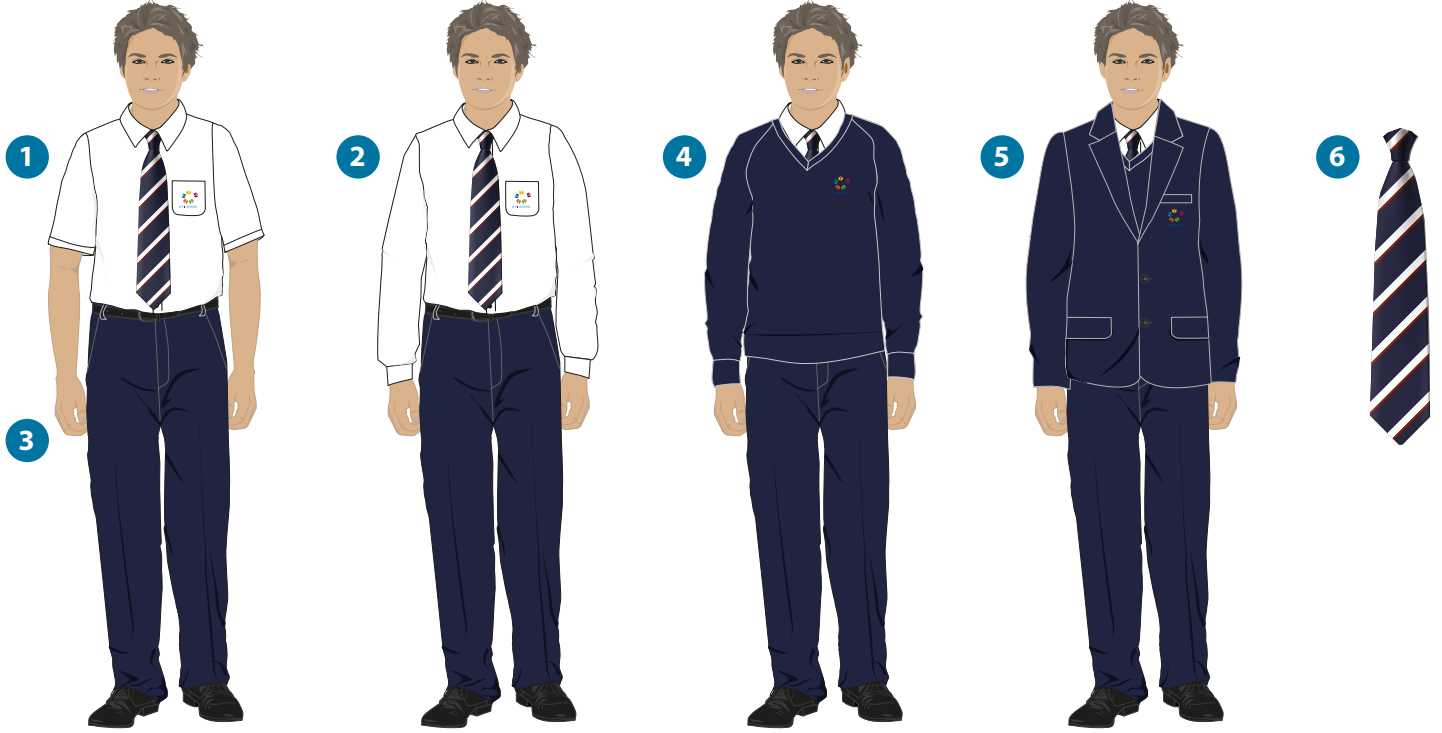

Grade 7-9 Boys

Item	Code	Fabric	Washing Instructions	Price
1 White Short Sleeve Shirt - Twinpack	BHSSP13496-WHT	65% polyester, 35% cotton	40 easy wash Cool tumble dry 2 dot iron Wash dark colours separately	130 QAR
2 White Long Sleeve Shirt - Twinpack	BLSSP13496-WHT	65% polyester, 35% cotton	40 easy wash Cool tumble dry 2 dot iron Wash dark colours separately	130 QAR
3 Senior Boys Navy Trousers	TLT-NVY	65% polyester, 35% cotton	40 easy wash Cool tumble dry 2 dot iron	85 QAR
4 Navy Jumper	BNBV13497-NVY	39% cotton, 39% acrylic, 22% nylon	40 easy wash Cool tumble dry	110 QAR
5 Boys Contemporary Navy Jacket	BABB13498-NVY	100% Polyester Twill	40 easy wash Cool iron Do not tumble dry Do not dry clean	210 QAR
6 Tie grade 7-9	WT-TIE	100% polyester	Sponge clean only	35 QAR