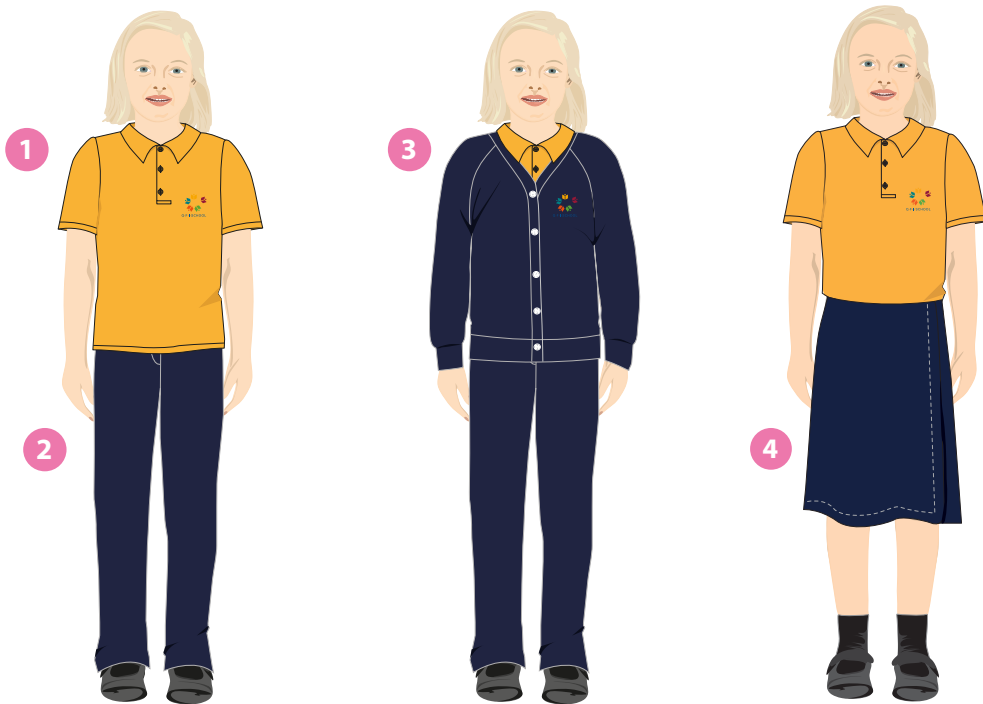

Grade 0 - Grade 6 Girls

**Grades 0 - Grade 6
Poloshirt colours -
see page 4**

For sizes available, see page 12

Item	Code	Fabric	Washing Instructions	Price
1 Poloshirt - Colour depends on grade	BKES13497	65% polyester, 35% cotton	Wash separately. Cool tumble dry. Do not bleach. Do not use fabric softener.	60 QAR
2 Junior Girls Navy Trousers	JGTN-NVY	100% polyester	40 easy wash Cool tumble dry 2 dot iron	80 QAR
3 Navy Cardigan	BNBC13497-NVY	65% polyester, 35% cotton	40 easy wash Cool tumble dry	110 QAR
4 Junior Navy Skulotte	MESKU-NWYLY	65% polyester, 35% cotton	40 easy wash Cool iron Do not tumble dry Do not dry clean	105 QAR