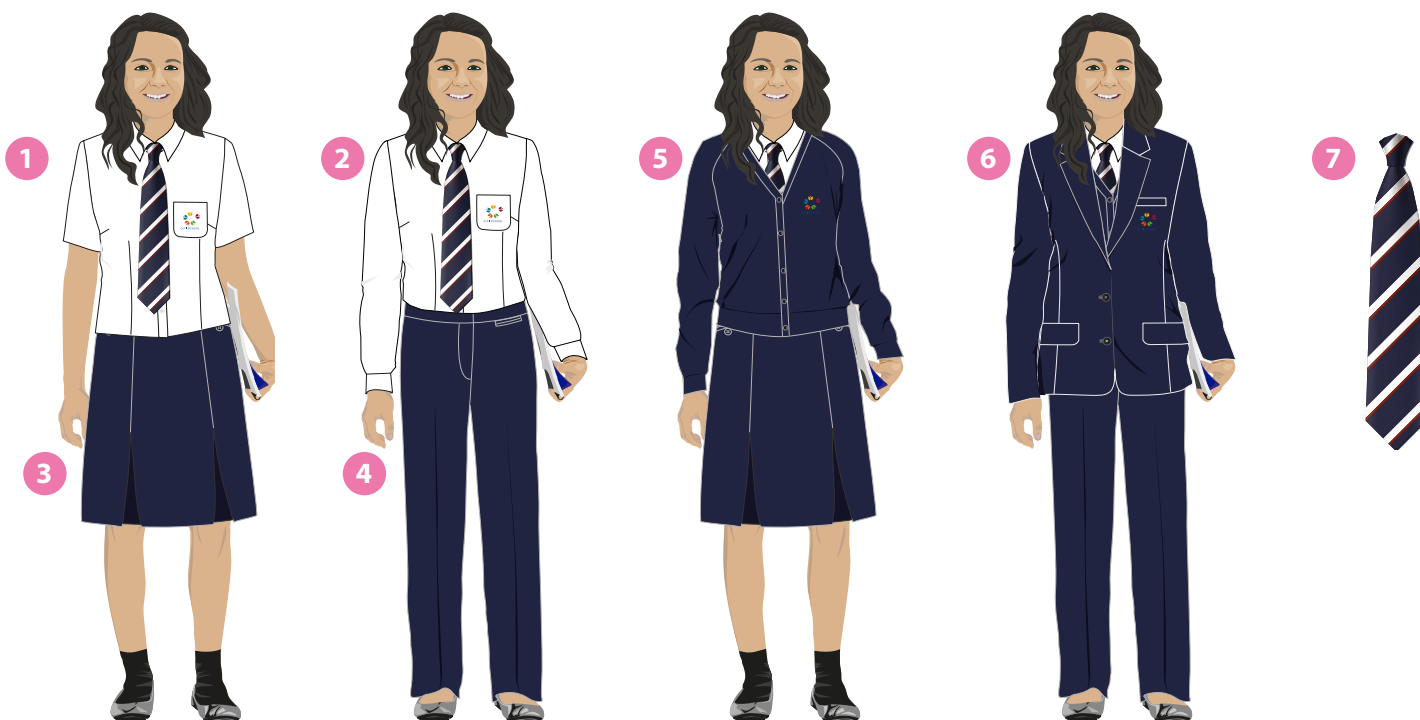

Grade 4 - Bright Blue

Grade 5 - Maroon

Grade 7-9 Girls

Item	Code	Fabric	Washing Instructions	Price
1 White Short Sleeve Blouse - Twinpack	TXB10148-WHI	65% polyester, 35% cotton	40 easy wash Cool tumble dry 2 dot iron Wash dark colours separately اغسل الألوان الداكنة بشكل منفصل تجفف في النشاف على البارد لا تستعمل مبيضاً لا تستخدم منعم الأقمشة	130 QAR
2 White Long Sleeve Blouse - Twinpack	TXB10149-WHI	65% polyester, 35% cotton	40 easy wash Cool tumble dry 2 dot iron Wash dark colours separately اغسل الألوان الداكنة بشكل منفصل تجفف في النشاف على البارد لا تستعمل مبيضاً لا تستخدم منعم الأقمشة	130 QAR
3 Senior Girls Navy Skirt	GKS-NVY	65% polyester, 35% cotton	40 easy wash Cool tumble dry 2 dot iron Wash dark colours separately اغسل الألوان الداكنة بشكل منفصل تجفف في النشاف على البارد لا تستعمل مبيضاً لا تستخدم منعم الأقمشة	85 QAR
4 Senior Girls Navy Trousers	GTN-NVY	100% polyester	40 easy wash Cool tumble dry 2 dot iron اغسل الألوان الداكنة بشكل منفصل لا تستخدم منعم الأقمشة للحصول على أفضل النتائج يجفف في النشاف على البارد تُخرج وتُنقل على وجه السرعة وتعلق لتجفف	100 QAR
5 Navy Cardigan	BNBC13497-NVY	65% polyester, 35% cotton	40 easy wash Cool tumble dry اغسل الألوان الداكنة بشكل منفصل استخدم مسحوق غسيل ناعم تغسل بعد قلب ظاهرها إلى الداخل تجفف في النشاف على البارد لا تستخدم منعم الأقمشة	110 QAR
6 Girls Contemporary Navy Jacket	BAGB13498-NVY	100% Polyester Twill	40 easy wash Cool iron Do not tumble dry Do not dry clean اغسل الألوان الداكنة بشكل منفصل لا تستخدم منعم الأقمشة لا تكرر المطبوع لا تجفف في النشافة	210 QAR
7 Tie grade 7-9	WT-TIE	100% polyester	Sponge clean only نظيف بالإسفنجة فقط	35 QAR