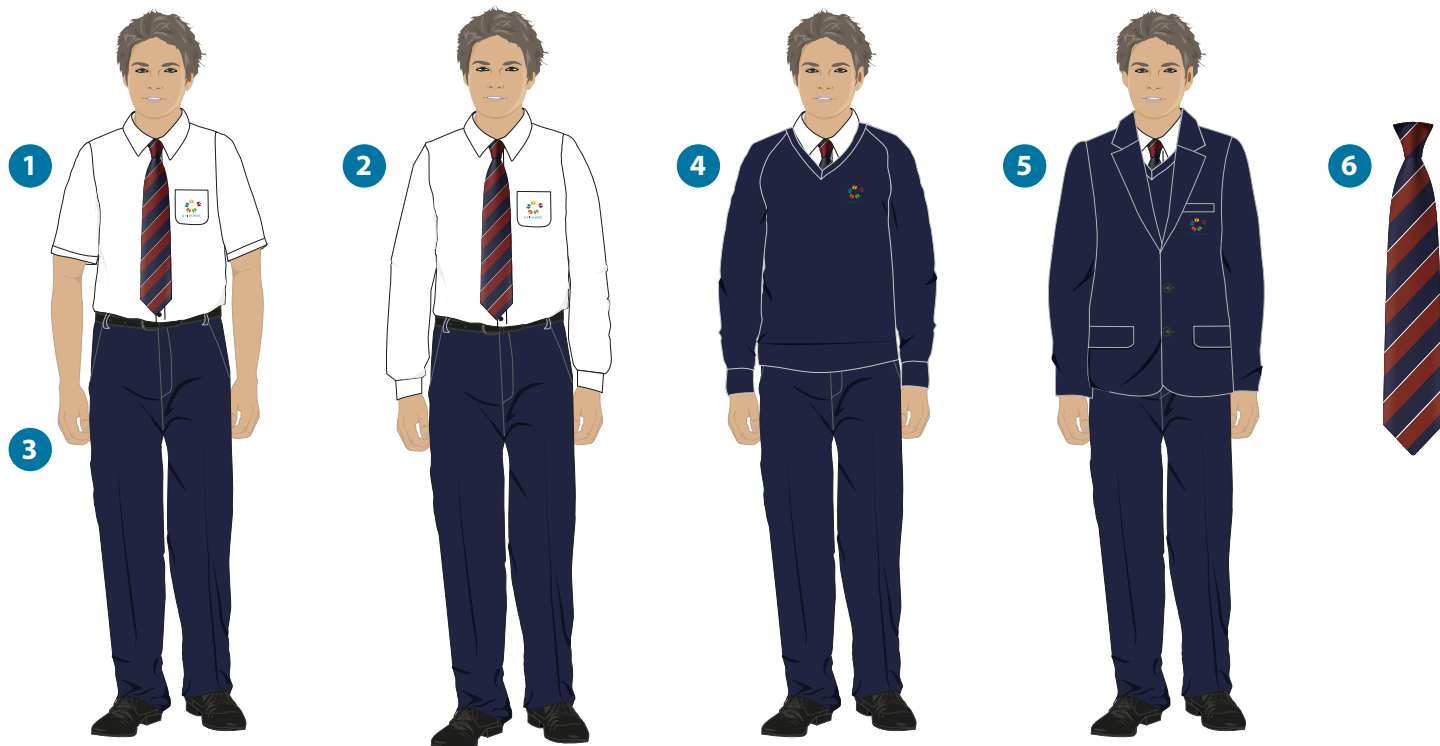

Grade 10 Boys

Item	Code	Fabric	Washing Instructions	Price	
1 White Short Sleeve Shirt - Twinpack	BHSSP13496-WHT	65% polyester, 35% cotton	40 easy wash Cool tumble dry 2 dot iron Wash dark colours separately	 اغسل الألوان الداكنة بشكل منفصل تجفف في النشاف على البارد لا تستعمل مبيضاً لا تستخدم منعم الأقمشة	130 QAR
2 White Long Sleeve Shirt - Twinpack	BLSSP13496-WHT	65% polyester, 35% cotton	40 easy wash Cool tumble dry 2 dot iron Wash dark colours separately	 اغسل الألوان الداكنة بشكل منفصل تجفف في النشاف على البارد لا تستعمل مبيضاً لا تستخدم منعم الأقمشة	130 QAR
3 Senior Boys Navy Trousers	TLT-NVY	65% polyester, 35% cotton	40 easy wash Cool tumble dry 2 dot iron	 اغسل الألوان الداكنة بشكل منفصل لا تستخدم منعم الأقمشة للحصول على أفضل النتائج يجفف في النشافة على البارد تُخرج وتُنقل على وجه السرعة وتعلق لتجف	85 QAR
4 Navy Jumper	BNBV13497-NVY	39% cotton, 39% acrylic, 22% nylon	40 easy wash Cool tumble dry	 اغسل الألوان الداكنة بشكل منفصل استخدم مسحوق غسيل ناعم تغسل بعد قلب ظاهرها إلى الداخل تجفف في النشاف على البارد لا تستخدم منعم الأقمشة	110 QAR
5 Boys Contemporary Navy Jacket	BABB13498-NVY	100% Polyester Twill	40 easy wash Cool iron Do not tumble dry Do not dry clean	 اغسل الألوان الداكنة بشكل منفصل لا تستخدم منعم الأقمشة لا تترك المطبوع لا تجفف في النشافة	210 QAR
6 Tie grade 10	WT-TIE	100% polyester	Sponge clean only	 نظيف بالإسفنجة فقط	35 QAR