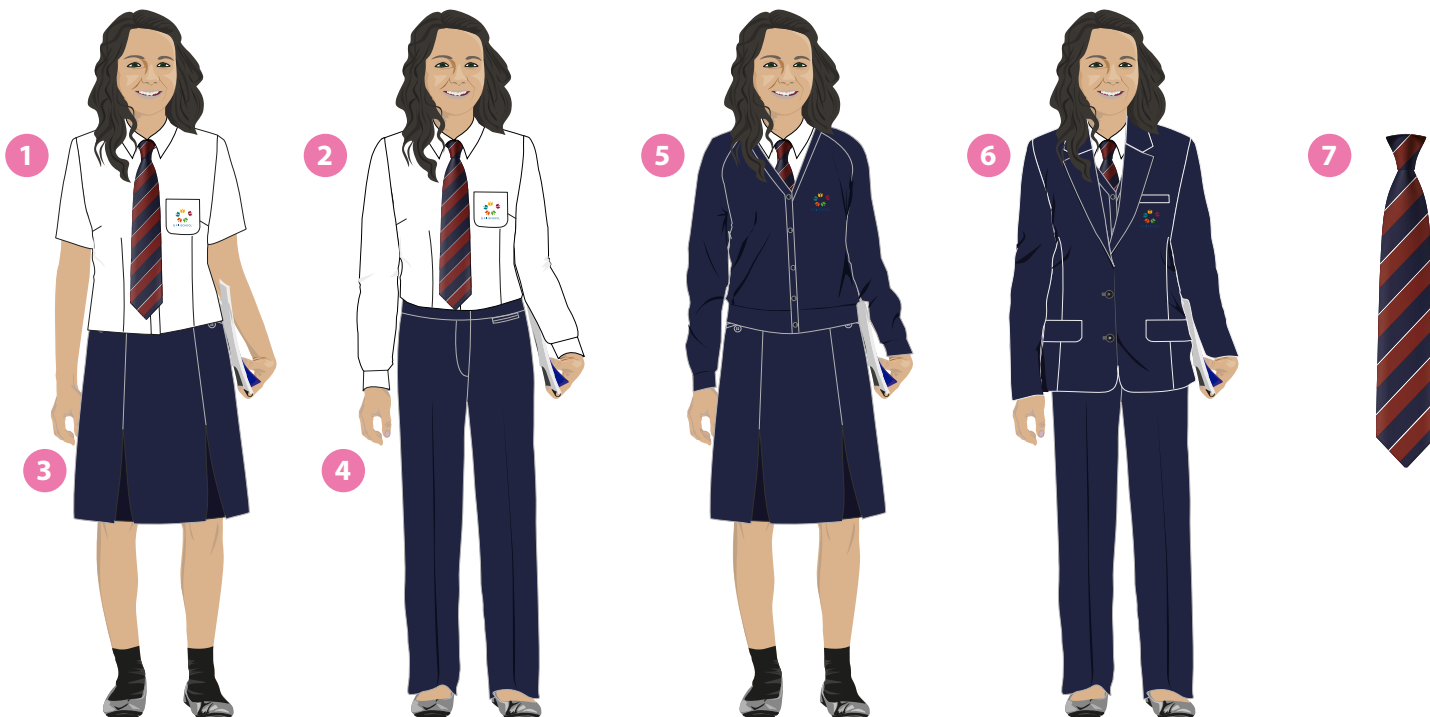

Grade 10 Girls

Item	Code	Fabric	Washing Instructions	Price
1 White Short Sleeve Blouse - Twinpack	TXB10148-WHI	65% polyester, 35% cotton	40 easy wash Cool tumble dry 2 dot iron Wash dark colours separately اغسل الألوان الداكنة بشكل منفصل تجفف في النشاف على البارد لا تستعمل مبيضاً لا تستخدم منعم الأقمشة	130 QAR
2 White Long Sleeve Blouse - Twinpack	TXB10149-WHI	65% polyester, 35% cotton	40 easy wash Cool tumble dry 2 dot iron Wash dark colours separately اغسل الألوان الداكنة بشكل منفصل تجفف في النشاف على البارد لا تستعمل مبيضاً لا تستخدم منعم الأقمشة	130 QAR
3 Senior Girls Navy Skirt	GKS-NVY	65% polyester, 35% cotton	40 easy wash Cool tumble dry 2 dot iron Wash dark colours separately اغسل الألوان الداكنة بشكل منفصل تجفف في النشاف على البارد لا تستعمل مبيضاً لا تستخدم منعم الأقمشة	85 QAR
4 Senior Girls Navy Trousers	GTN-NVY	100% polyester	40 easy wash Cool tumble dry 2 dot iron اغسل الألوان الداكنة بشكل منفصل لا تستخدم منعم الأقمشة للحصول على أفضل النتائج يجفف في النشاف على البارد تُخرج وتُنقل على وجه السرعة وتعلق لتجفف	100 QAR
5 Navy Cardigan	BNBC13497-NVY	65% polyester, 35% cotton	40 easy wash Cool tumble dry اغسل الألوان الداكنة بشكل منفصل استخدم مسحوق غسيل ناعم تغسل بعد قلب ظاهرها إلى الداخل تجفف في النشاف على البارد لا تستخدم منعم الأقمشة	110 QAR
6 Girls Contemporary Navy Jacket	BAGB13498-NVY	100% Polyester Twill	40 easy wash Cool iron Do not tumble dry Do not dry clean اغسل الألوان الداكنة بشكل منفصل لا تستخدم منعم الأقمشة لا تكرر المطبوع لا تجفف في النشافة	210 QAR
7 Tie grade 10	WT-TIE	100% polyester	Sponge clean only نظيف بالإسفننج فقط	35 QAR